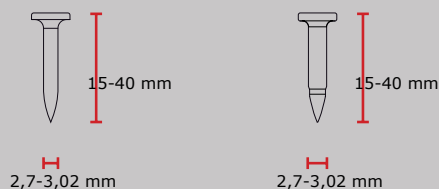

Fastener specification

Description

GT40i-SCP, concrete nailer

Art. Nr.

15VS2001N

EAN code

8715274246987